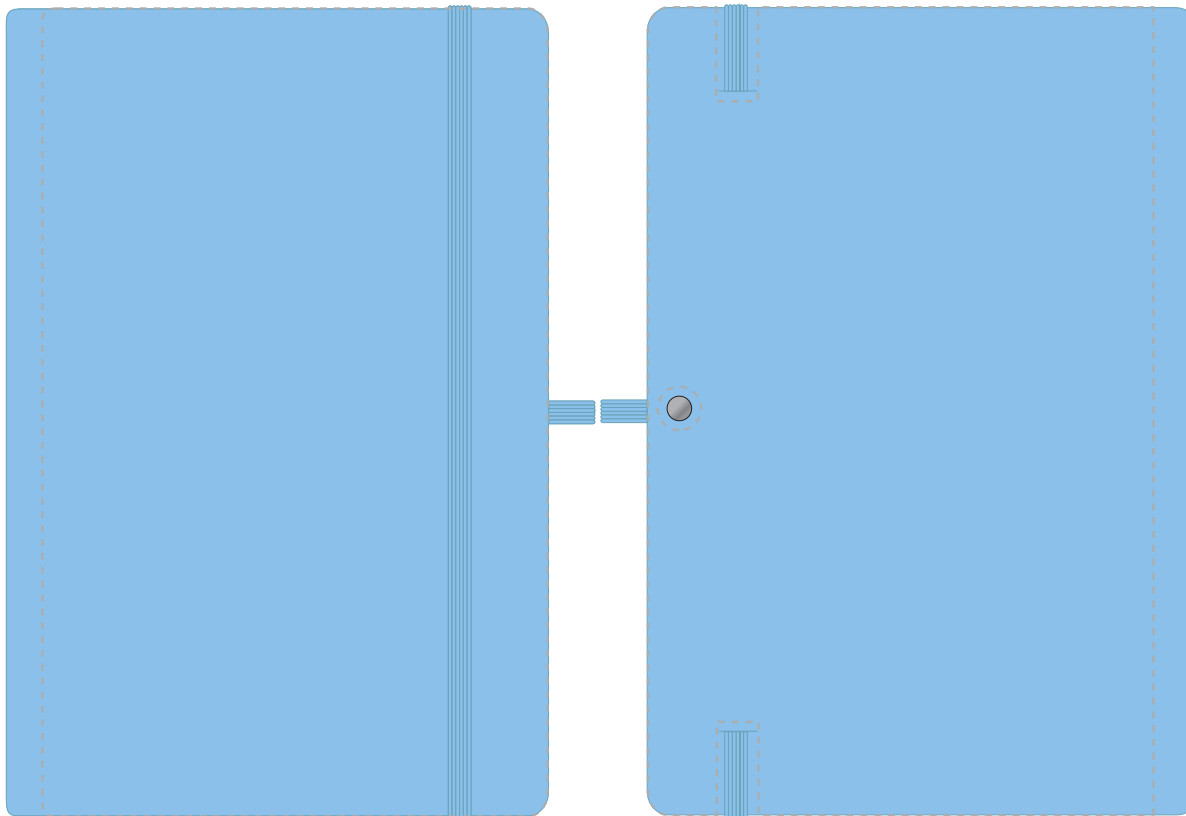

Your Ref:  
Our Ref:

Quantity:  
Version: 1

Product Code: QS0345  
Product Colour: BABY BLUE

**PRINTING CONCERNS:**

Please note that this product has Sustainability Markings that are not visible from this perspective

We stock this item in the following colours

**PANTONE REFERENCE(S)**

Product Image for visualisation  
- colours may vary

Debossing / Foil Blocking  
(Edge to Edge)

ARTWORK SCALE 50%

ARTWORK SCALE 50%

The dashed line is to demonstrate print area and will not appear on your printed item

To proceed, please approve visual via the online system.

ARTWORK SCALE 100%  
Max print area: 134mm x 214mm

ARTWORK SCALE 100%  
Max print area: 134mm x 214mm